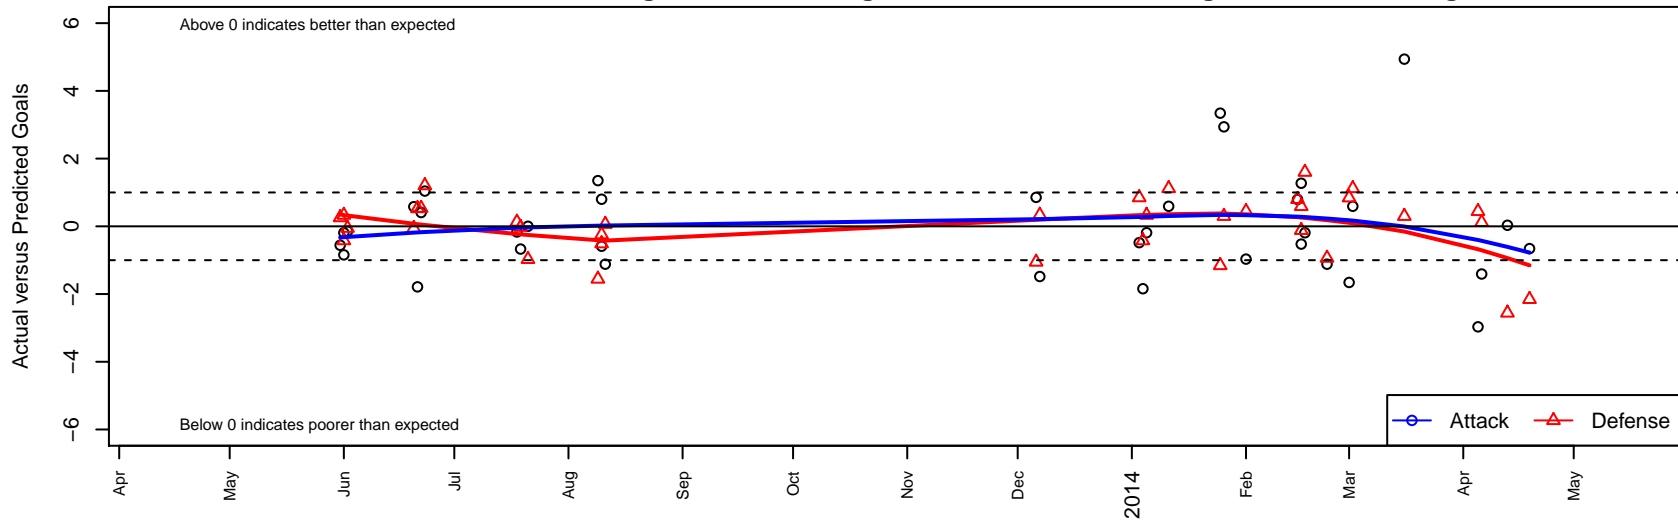

Eastside Timbers Black Barcelona B96

Eastside Timbers
 Gresham, OR
 B96 total strength=1904
 attack=52.6 defense=40.02
 fall league = FWRL B96 U17 Premier Round 1,
 notes= Barcelona
 alt names used:
 Eastside Timbers 95B Barcelona
 Eastside Timbers Black B96
 ET Barcelona
 Eastside Timbers 96 Barcelona
 EASTSIDE UNITED FC BARCELONA
 Eastside Timbers Black
 EastSide Timbers 96/97 Barcelona
 EASTSIDE TIMBERS BARCELONA 96/97 (OR)
 Eastside Timbers (OR)
 EastSide Timbers 96B Barcelona
 EASTSIDE TIMBERS 96/97 BARCELONA (OR)

Venues played:
 Showcase of Champions Copa U16
 Cascadia Challenge HS Red U18
 NPL Championships U16
 Mt Hood Challenge BU17 HS Premier-Gold
 FWRL B96 U17 Premier Round 1
 PacNW Winter Classic FWRL U17
 Win OYS B96 Timbers Premier
 PDT Phoenix Showcase - White U17
 OYS State Cup B96

Eastside Timbers Black Barcelona B96
Dots are actual minus expected GF (blue circles) and GA (red triangles).
Blue line is smoothed change in attack strength. Red is smoothed change in defense strength.